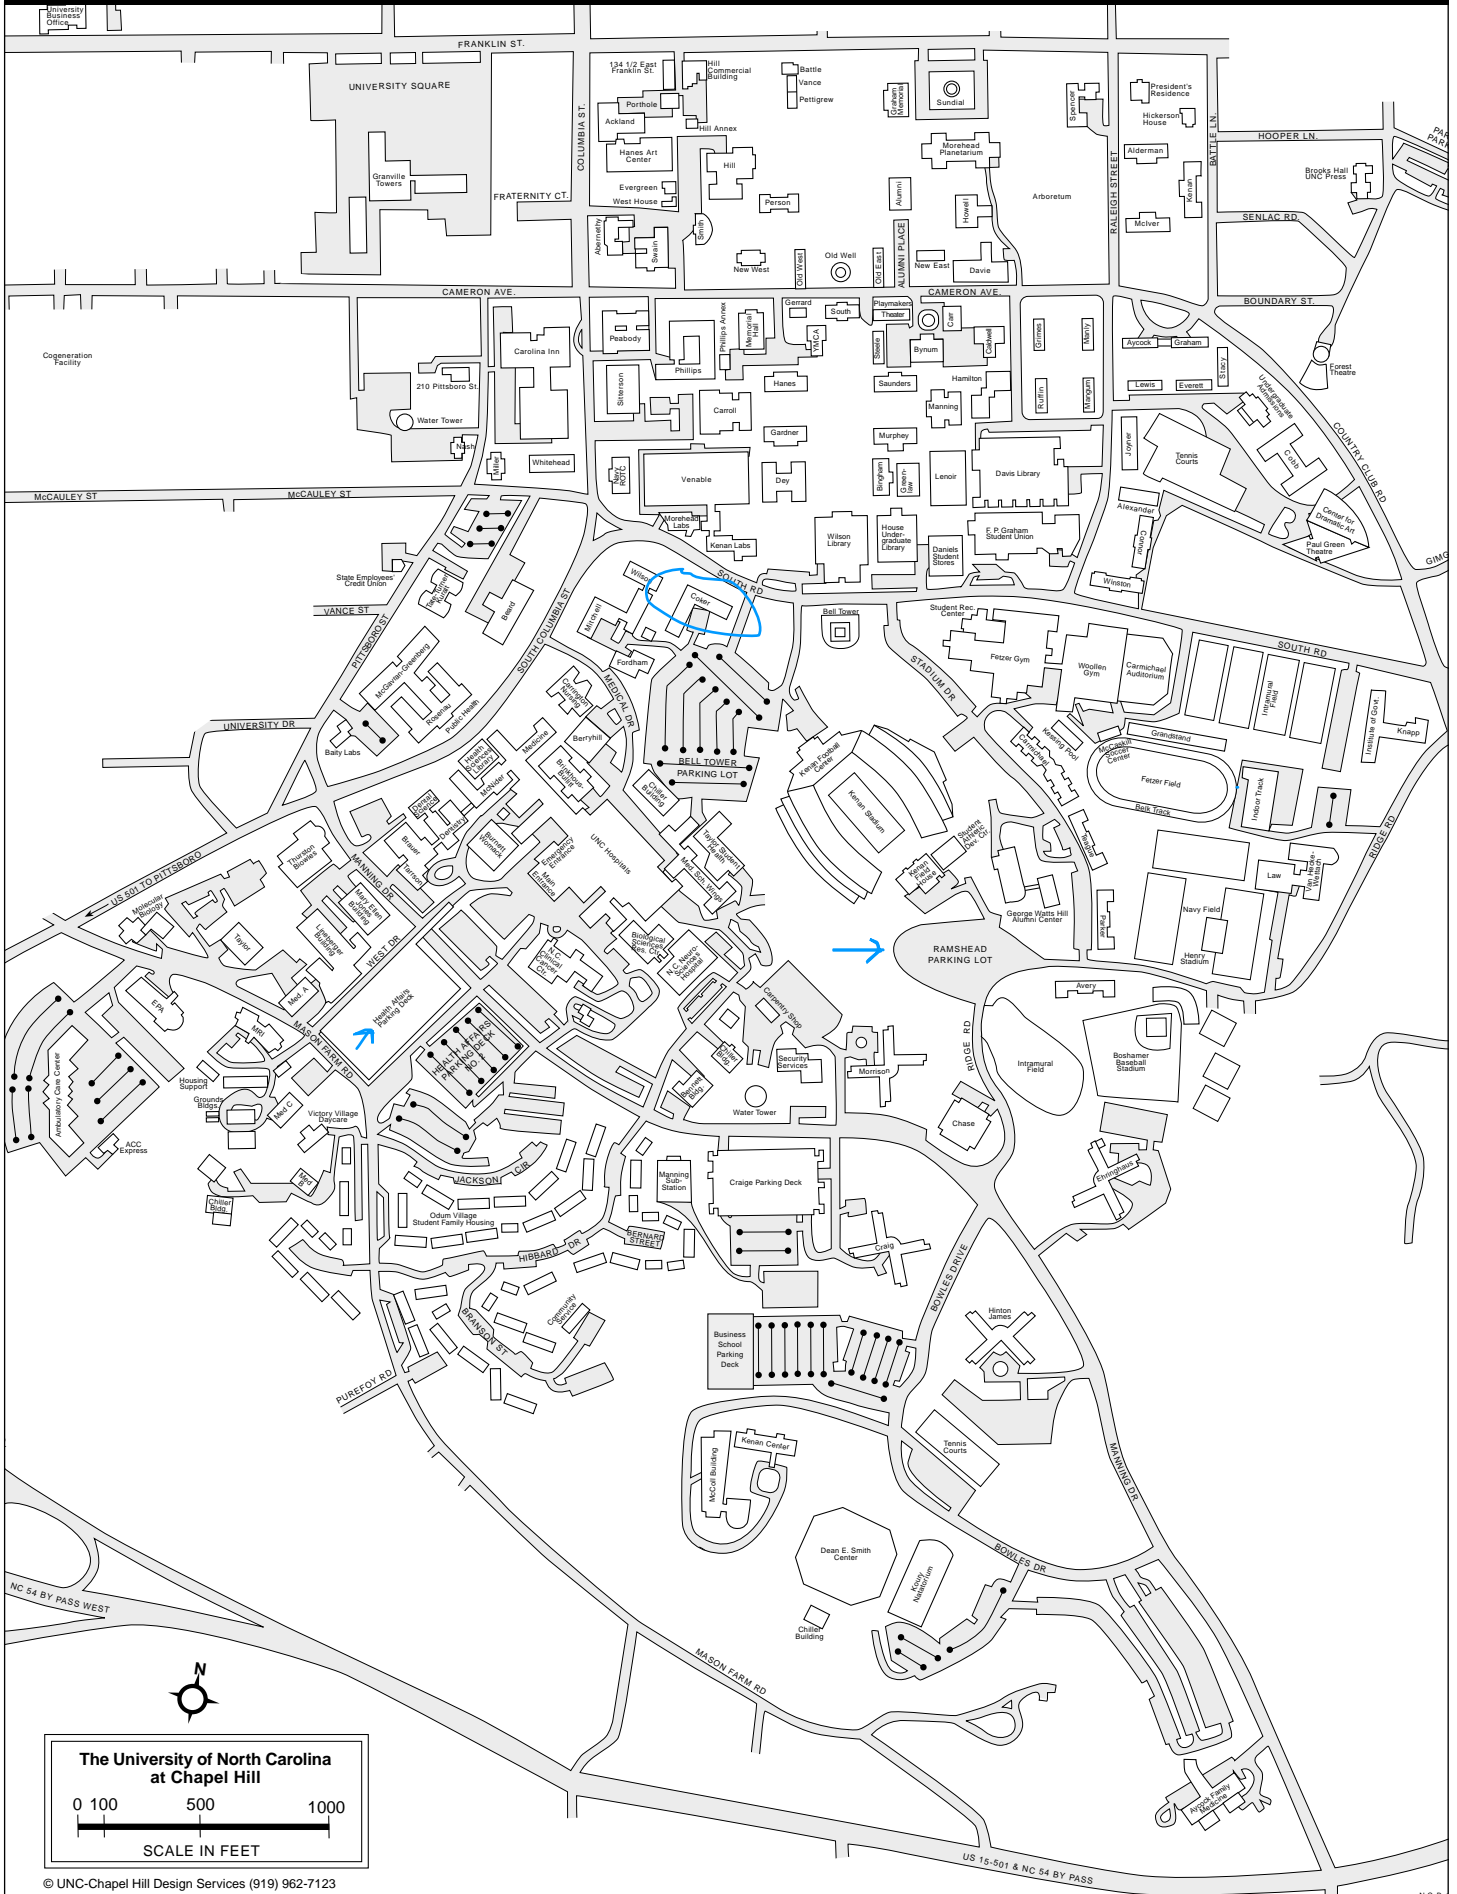

# CAMPUS MAP of UNC-CHAPEL HILL

The University of North Carolina  
at Chapel Hill

0 100 500 1000

SCALE IN FEET