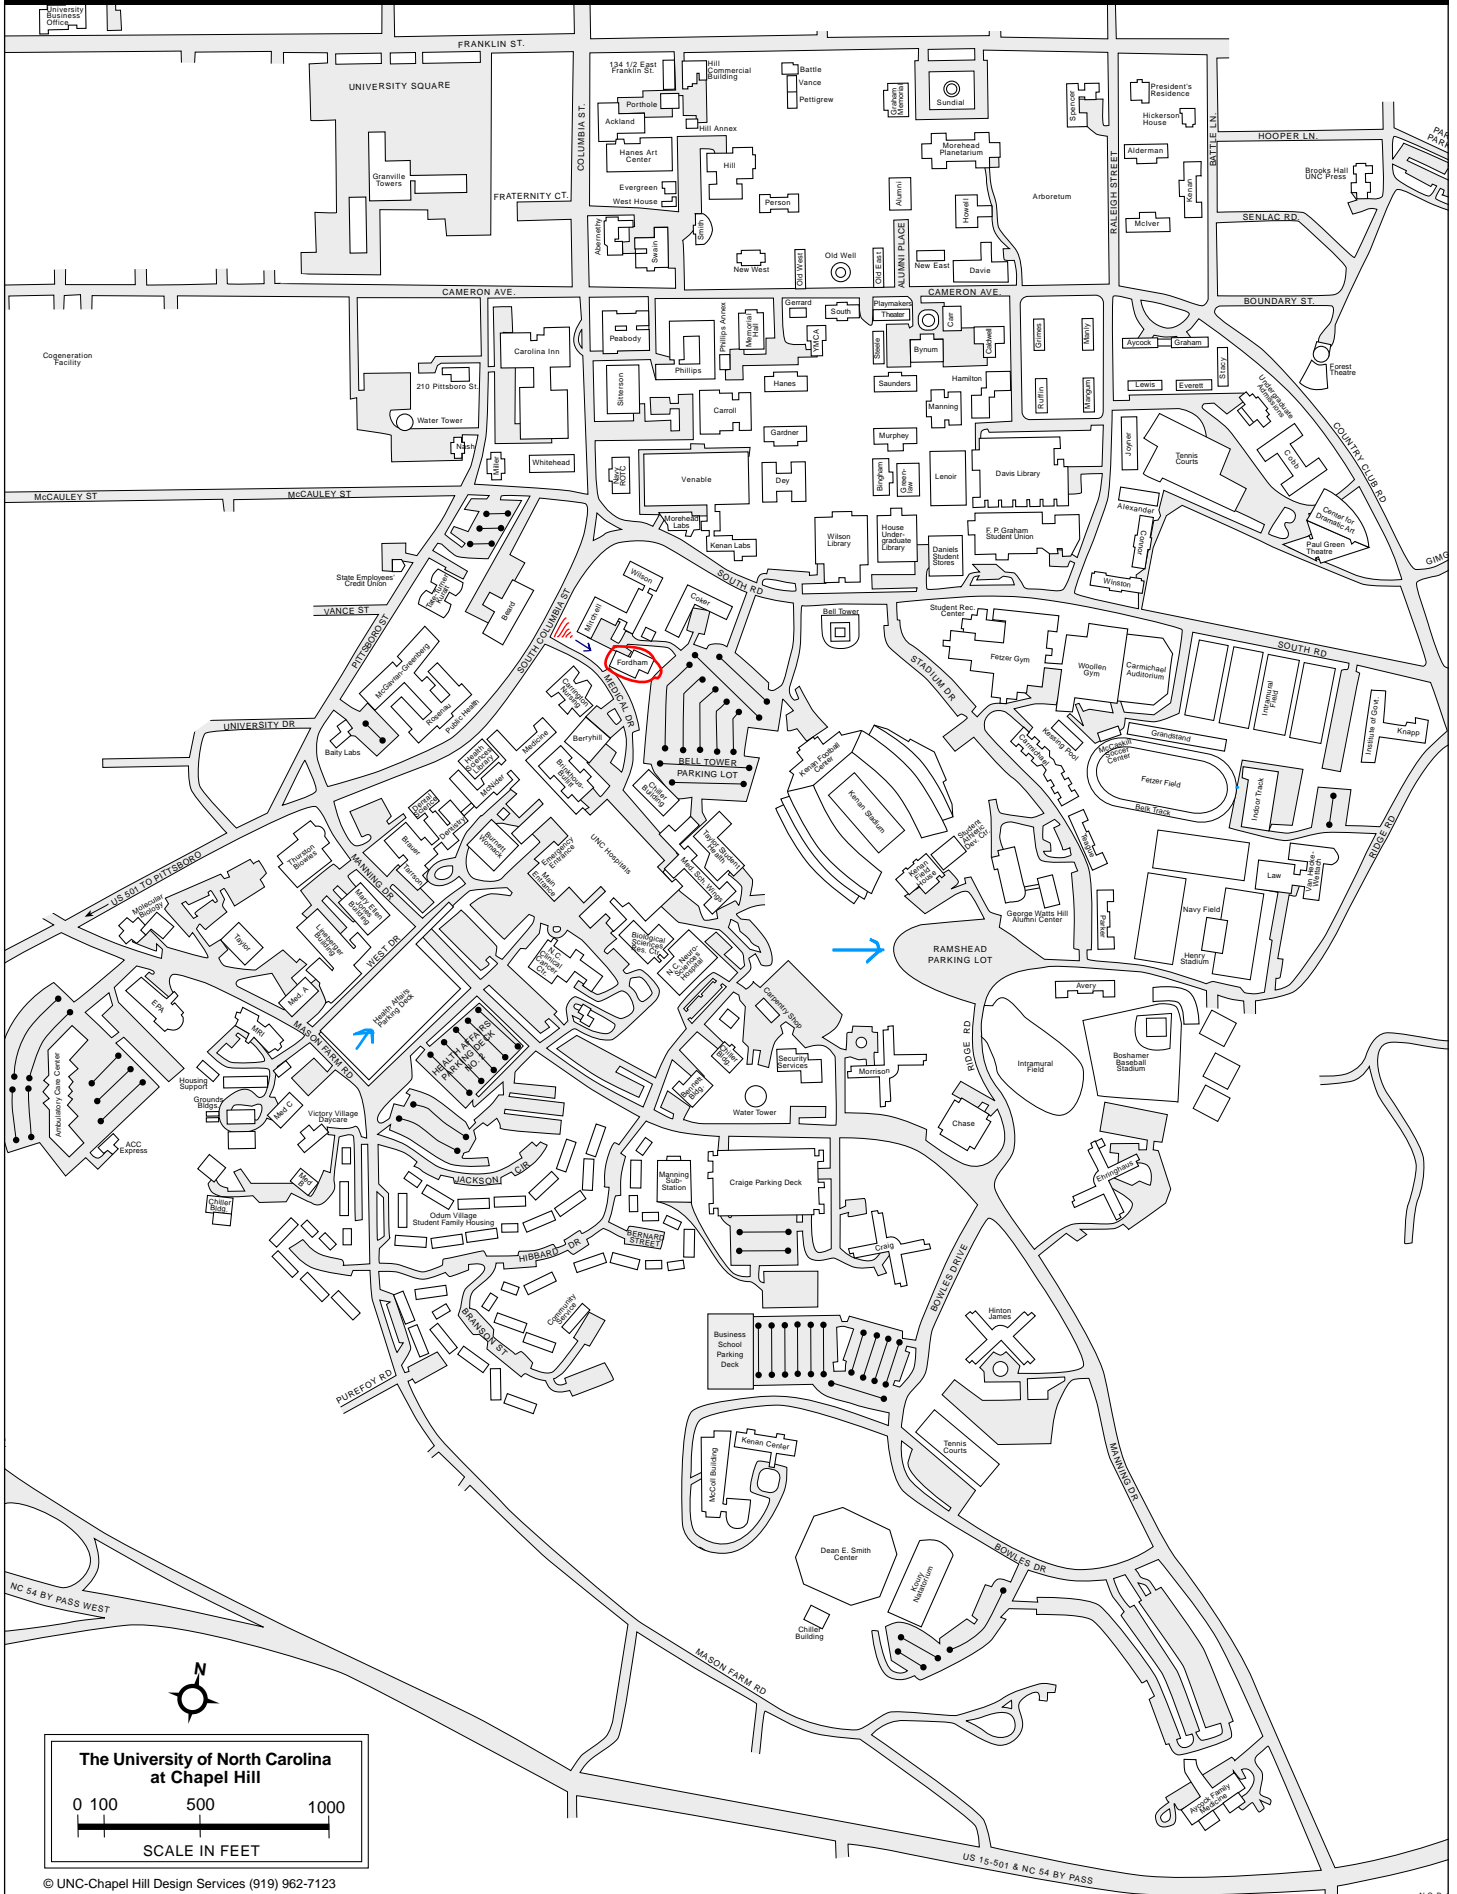

CAMPUS MAP of UNC-CHAPEL HILL

The University of North Carolina
at Chapel Hill

0 100 500 1000

SCALE IN FEET